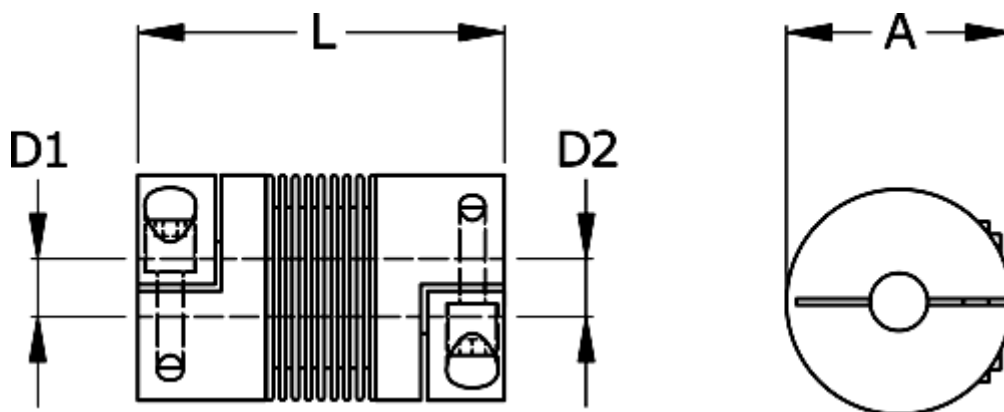

Data Sheet

Article number: 3330200150310310

Description: Bellow coupling type 2 size15
Length 31 mm, bore 3/10 mm

Measures

A	= 20
D1	= 3
D2	= 10
L	= 31
Nom. torque NM (Tkn)	= 1.5